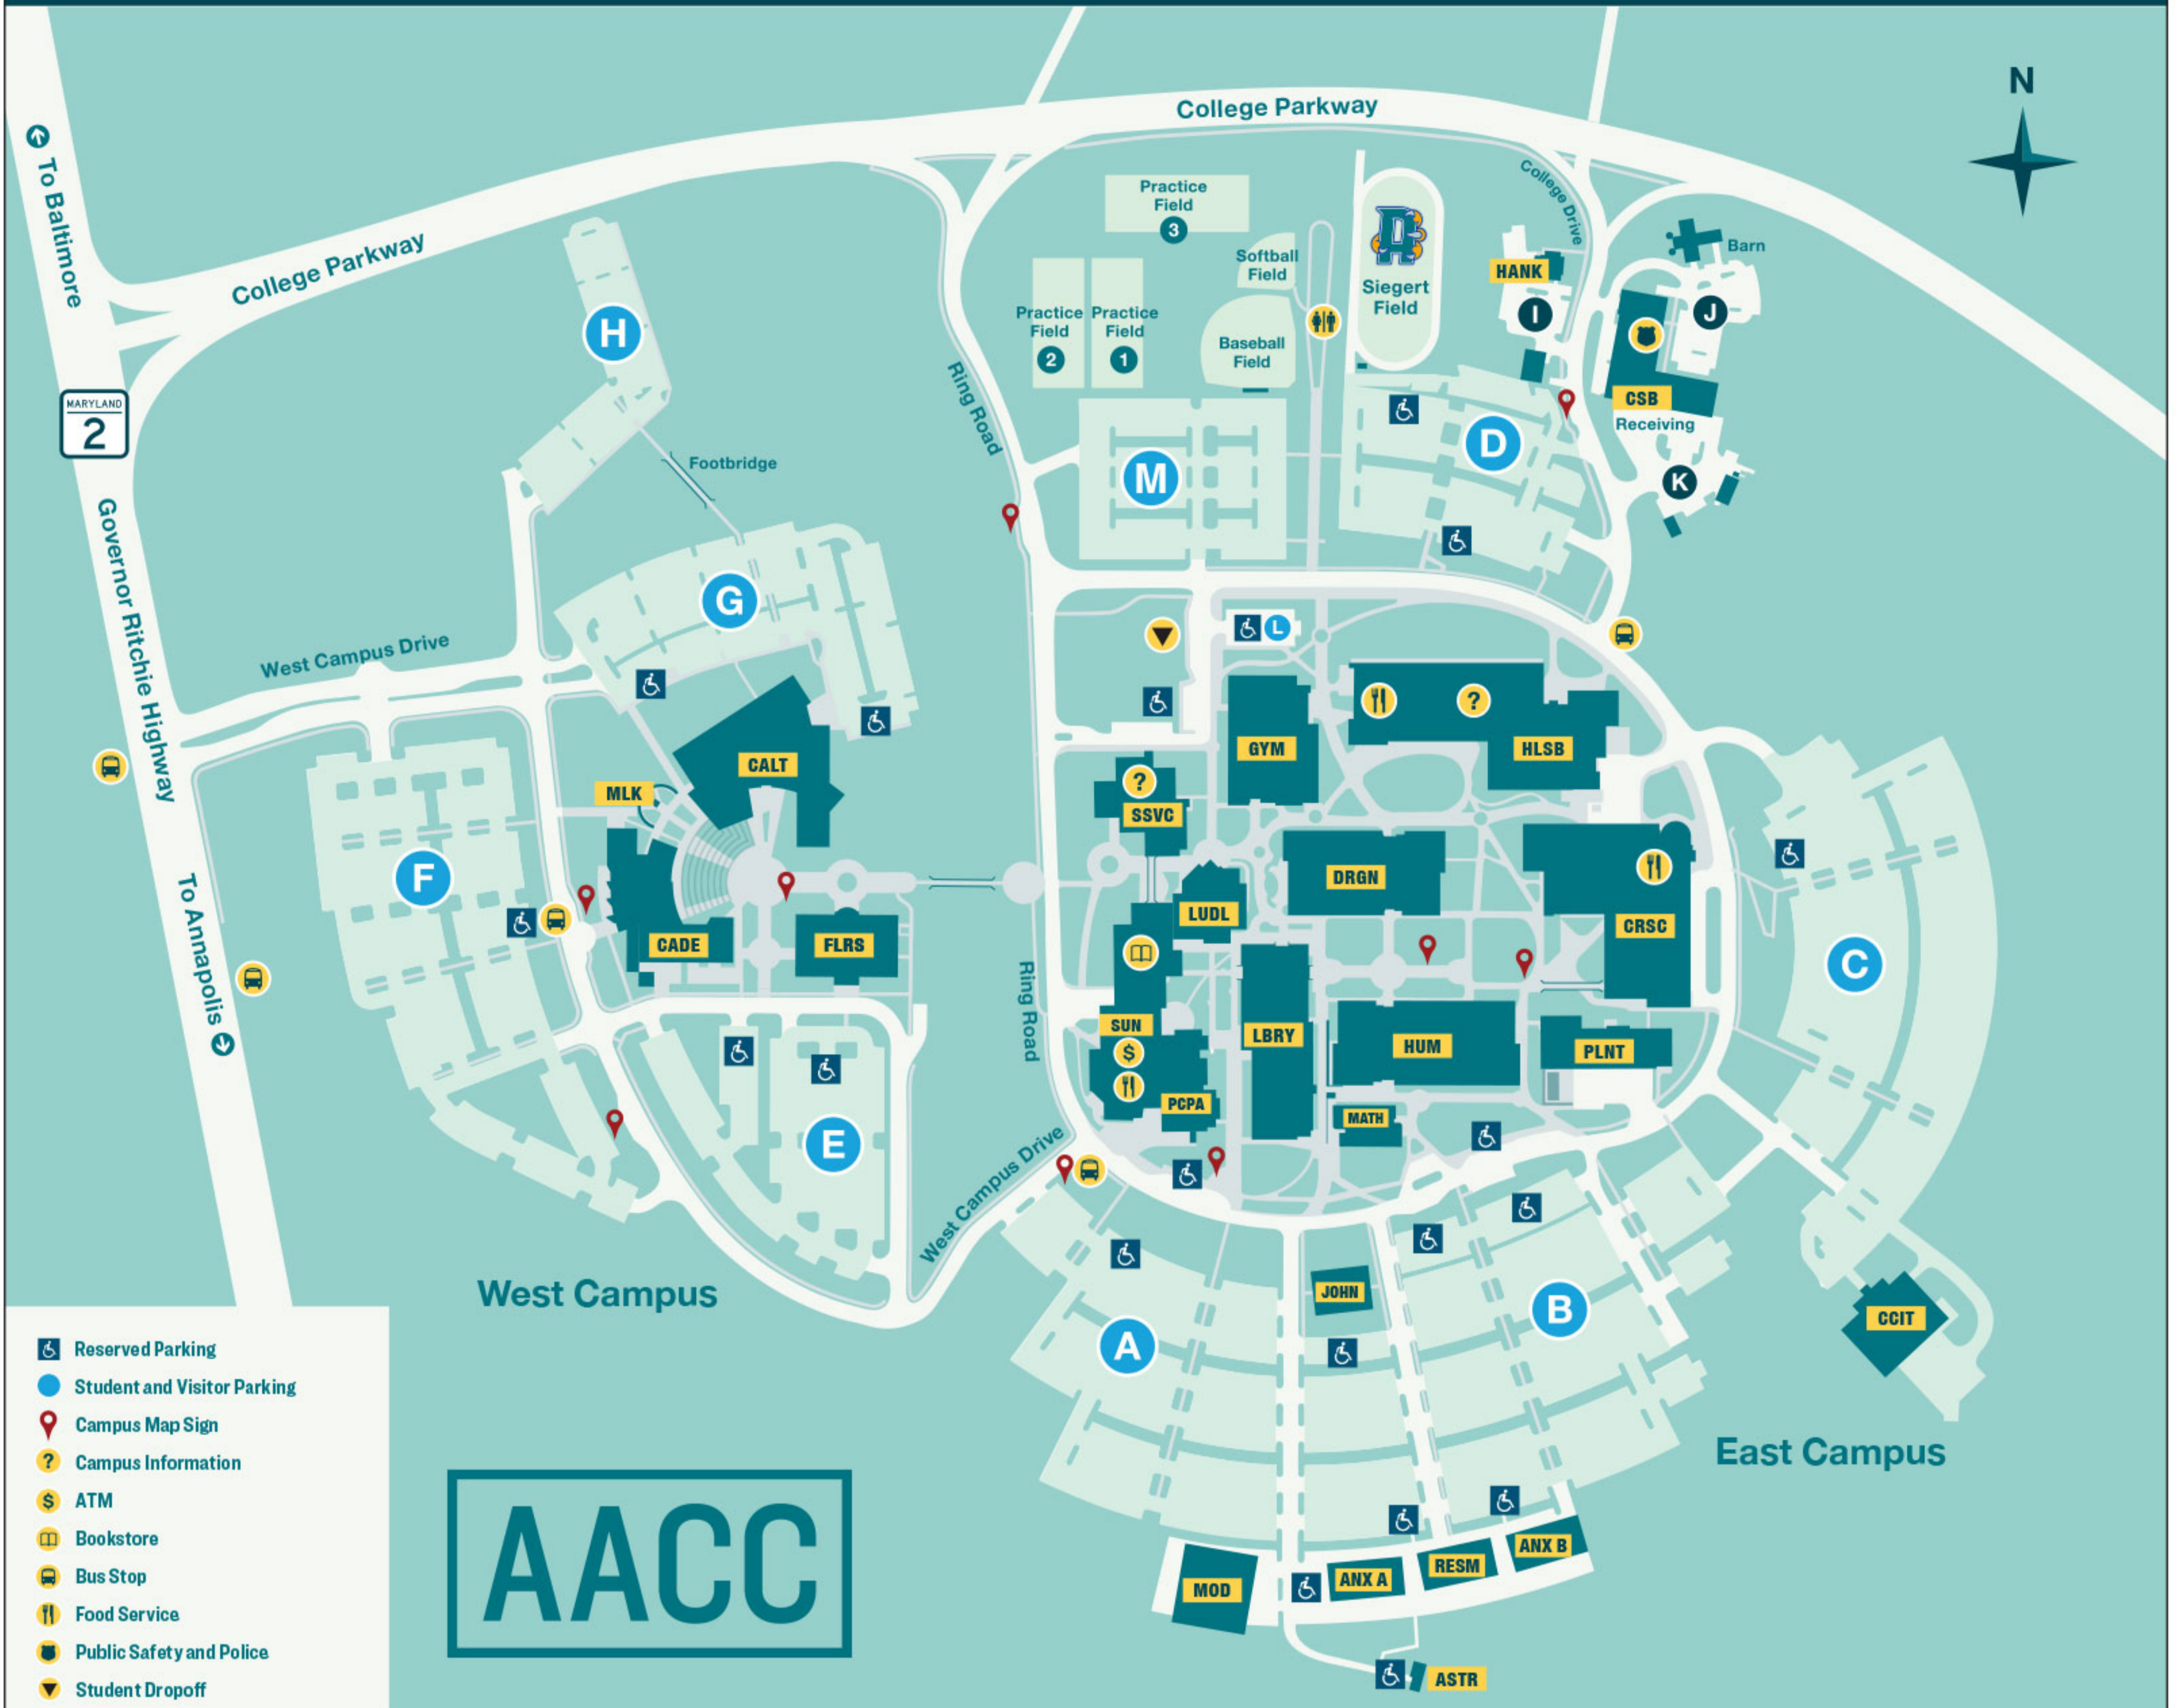

ARNOLD CAMPUS MAP

101 COLLEGE PARKWAY | ARNOLD, MD 21012

AACC

East Campus Buildings

- ANX A** Annex A Classrooms
- ANX B** Annex B Classrooms
- ASTR** Astronomy Lab
- CRSC** Careers Center
Help Desk
- CSB** Central Services Building
Receiving
Police
- CCIT** Clauson Center for Innovation
and Skilled Trades
- DRGN** Dragun Science Building
- GYM** Jenkins Gymnasium
- HLSB** Health and Life Sciences Building
- HUM** Humanities Building
- HANK** Henry "Hank" Libby Building
AACC Foundation
- JOHN** Johnson Building
- LBRY** Truxal Library
- LUDL** Ludlum Hall
College Administration
- MATH** Math Building
- MOD** Modular Building
- PCPA** Pascal Center for Performing Arts
Robert E. Kauffman Theater

- PLNT** Physical Plant
Sculpture Studios
- RESM** Resource Management Building
- SSVC** Student Services Center
Admissions
Advising
Registration
Financial Aid
- SUN** Schwartz Student Union
AACC Bookstore
Hawk's Nest

West Campus Buildings

- CADE** Cade Center for Fine Arts
- CALT** Center for Applied Learning and Technology
- FLRS** Florestano Building
- MLK** Dr. Martin Luther King Jr. Memorial

Public Safety & Police 410-777-1818
Campus Information 410-777-AACC

Download the AACC mobile app to help find your way around campus.
Available at the iTunes Store and Google Play.